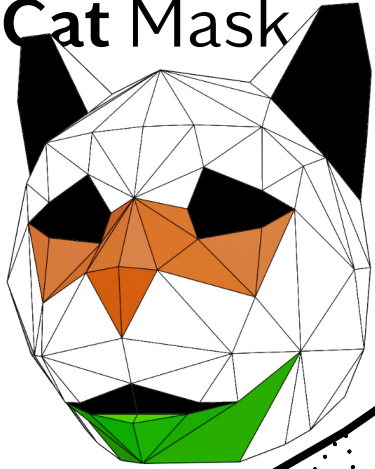

Cat Mask

Cat Mask

Cat Mask

Green

Orange

Nose:
Orange
overlaps Yellow

Cat Mask

Cat Mask

Cat Mask

Cat Mask

Cut one side
gap is the tab

Purple L2

Blue L2

Cat Mask

Cat Mask