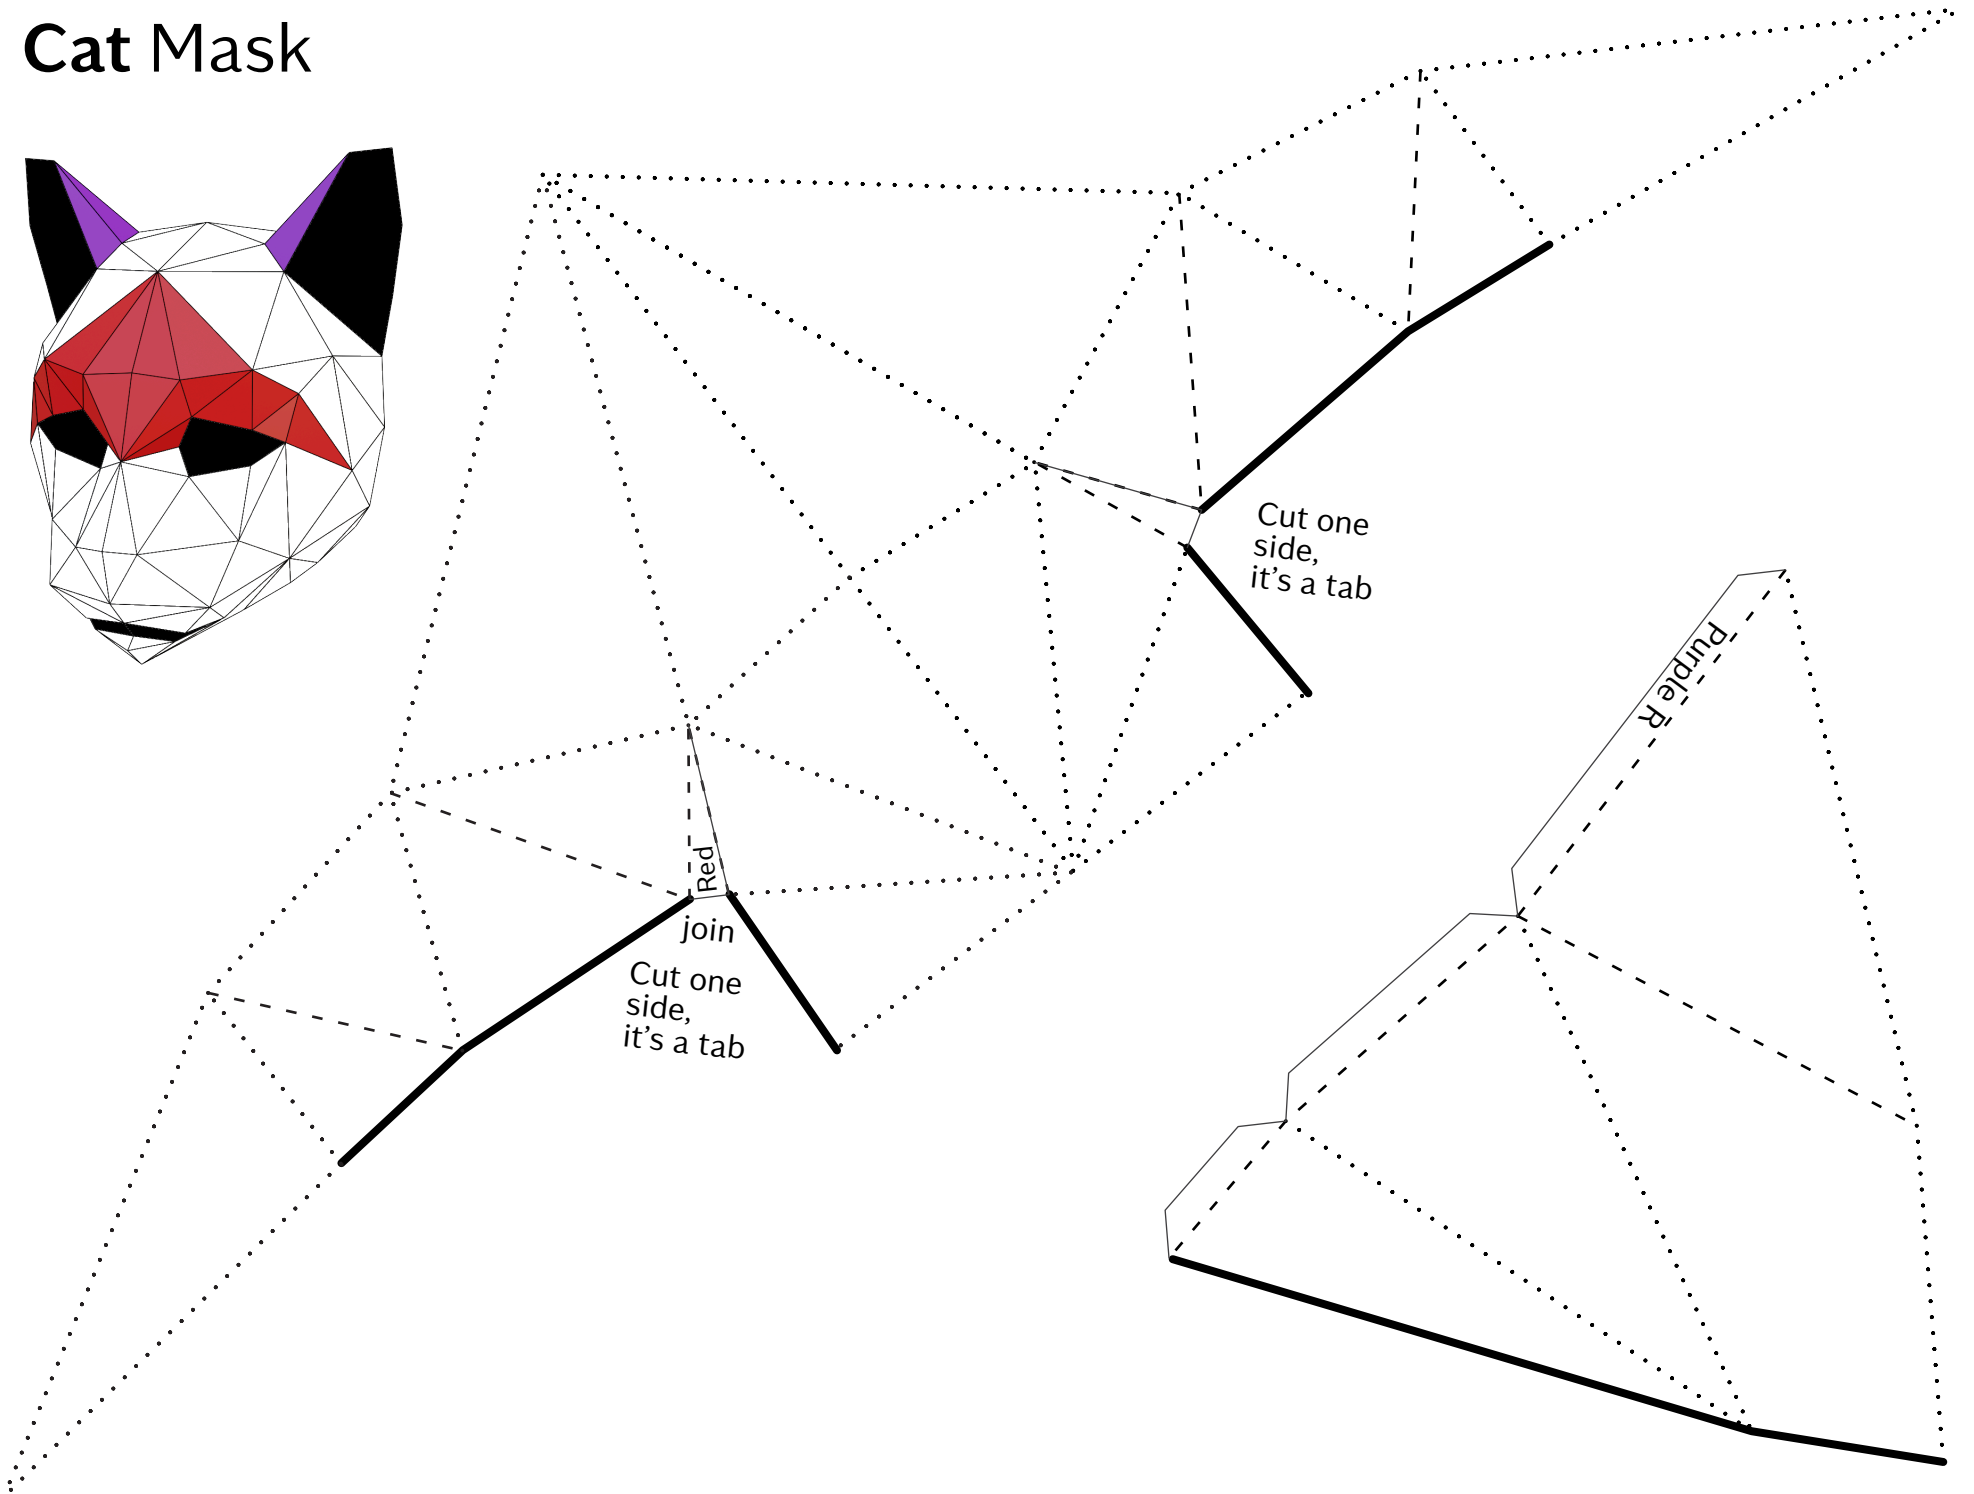

Cat Mask

Cat Mask

Cat Mask

Green

Orange

Nose:
Orange
overlaps Yellow

Cat Mask

Cat Mask

Cat Mask

Cat Mask

Cut one side
gap is the tab

Purple L2

Blue L2

Cat Mask

Cat Mask