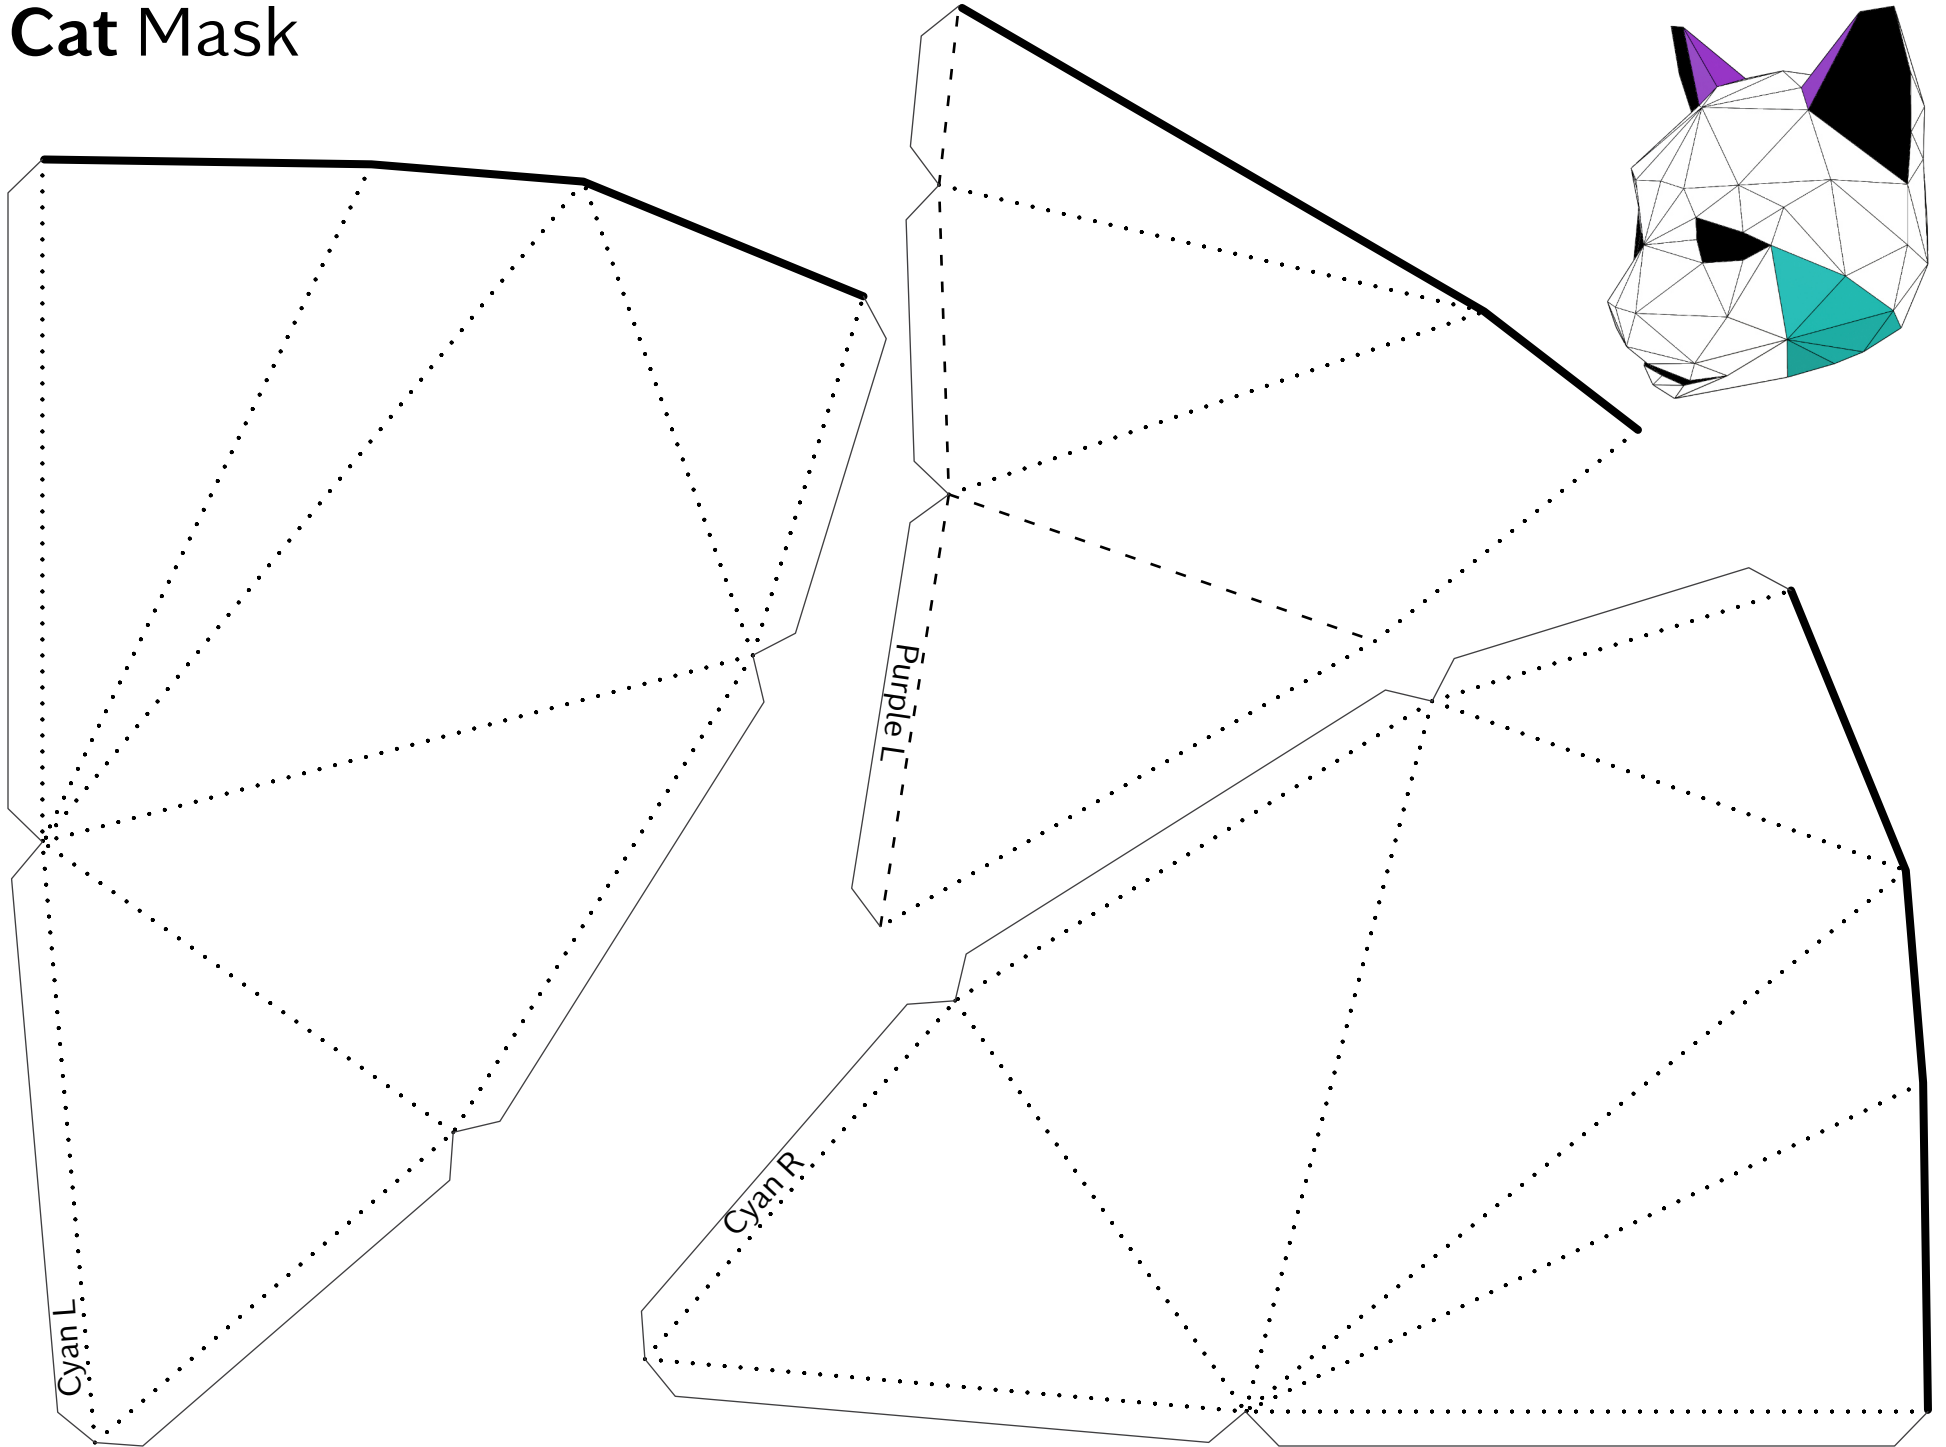

Cat Mask

Cat Mask

Cat Mask

Green

Orange

Nose:
Orange
overlaps Yellow

Cat Mask

Cat Mask

Cat Mask

Cat Mask

Cut one side
gap is the tab

Purple L2

Blue L2

Cat Mask

Cat Mask