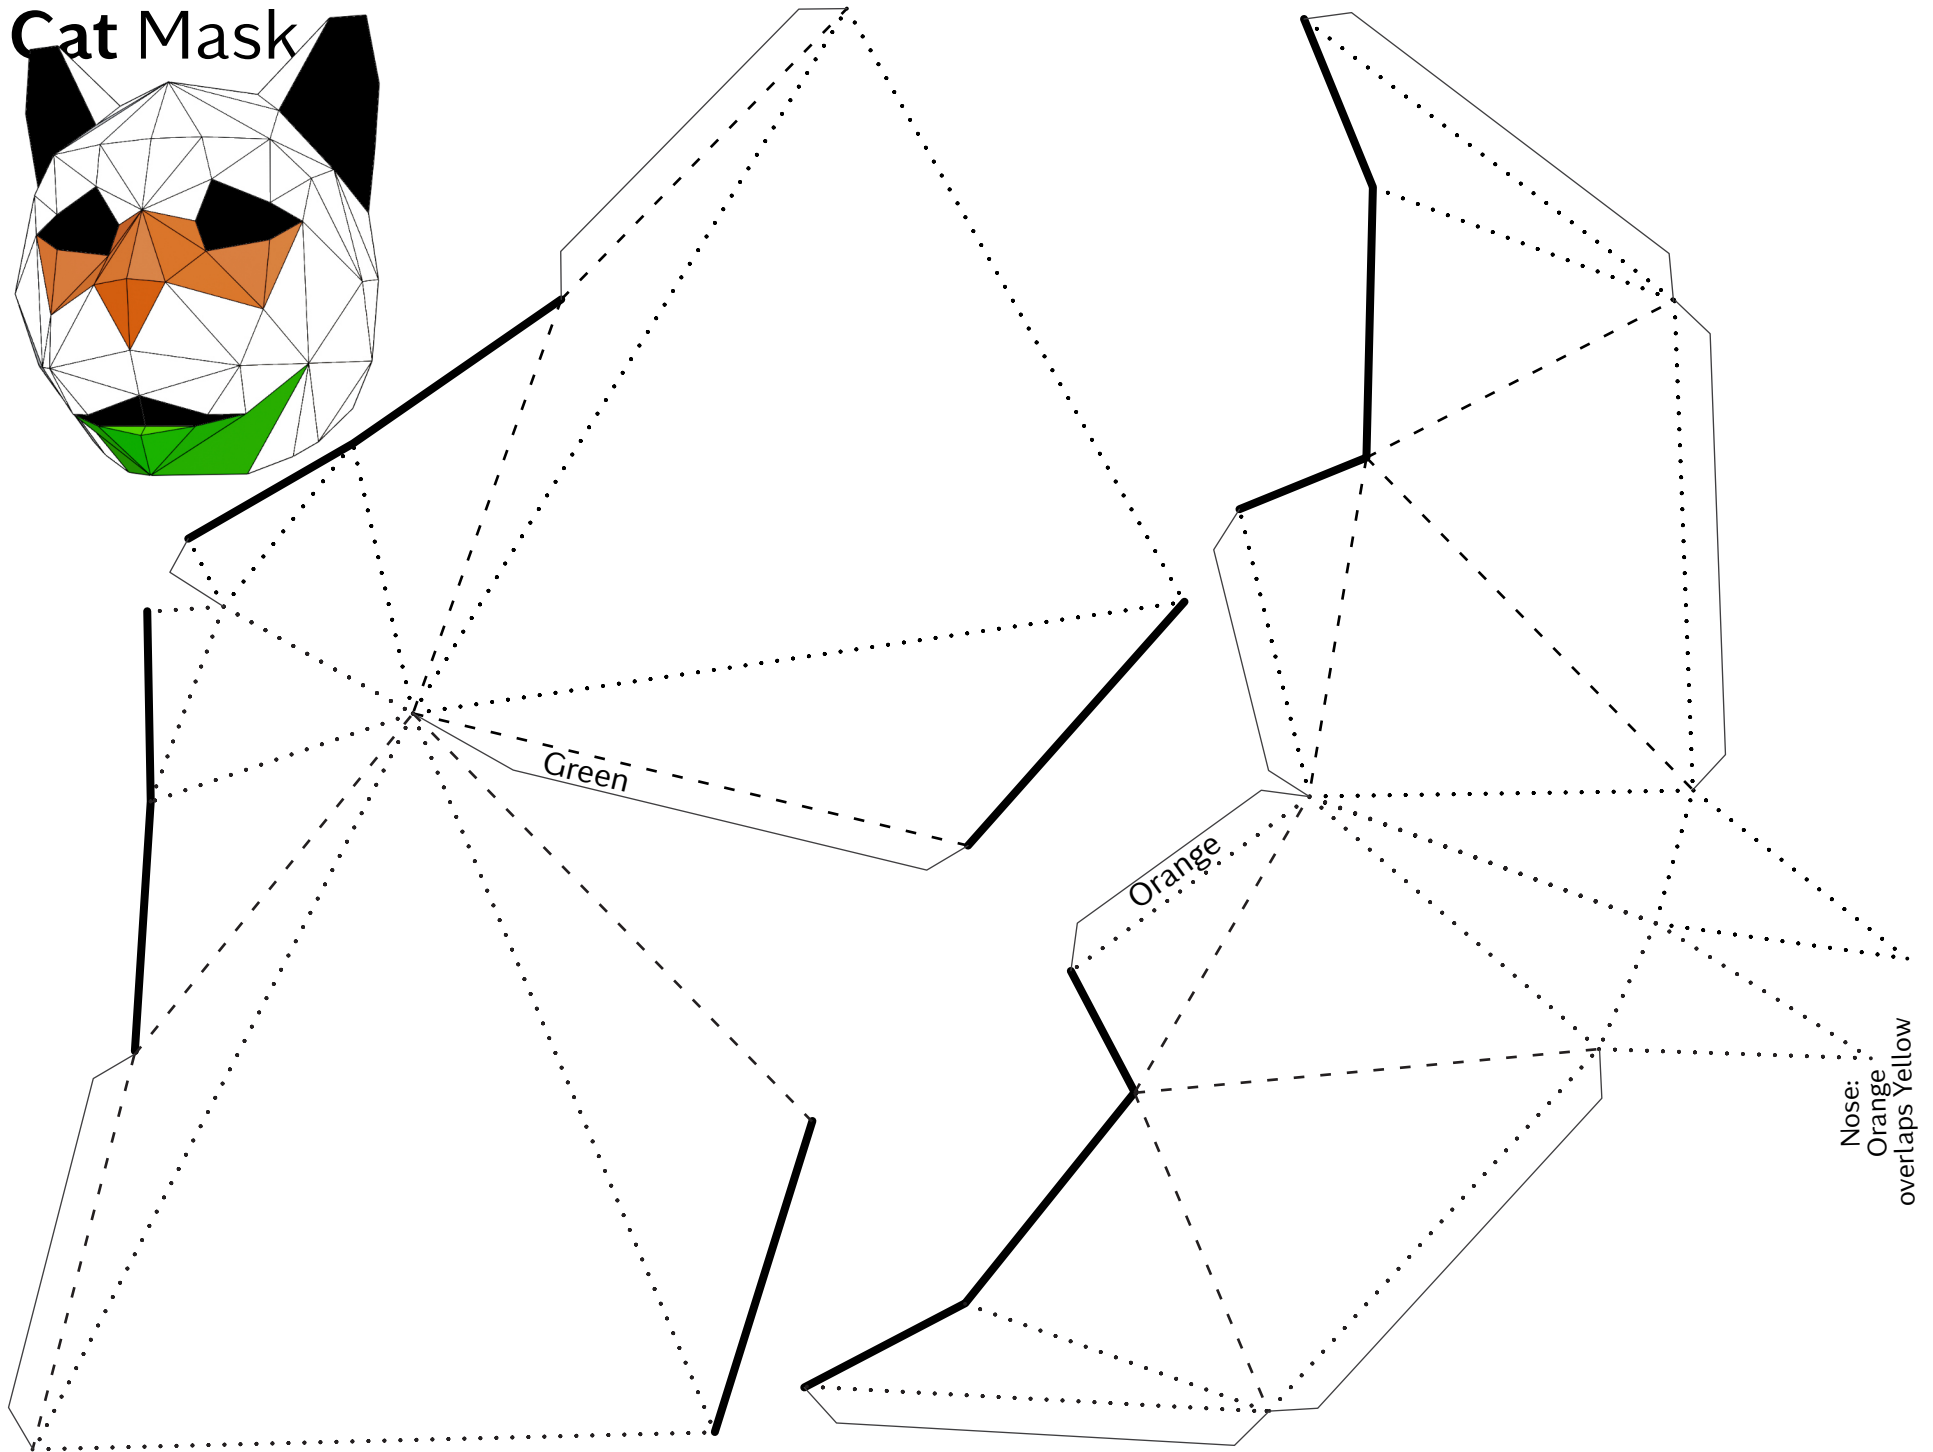

Cat Mask

Cat Mask

Cat Mask

Green

Orange

Nose:
Orange
overlaps Yellow

Cat Mask

Cat Mask

Cat Mask

Cat Mask

Cut one side
gap is the tab

Purple L2

Blue L2

Cat Mask

Cat Mask