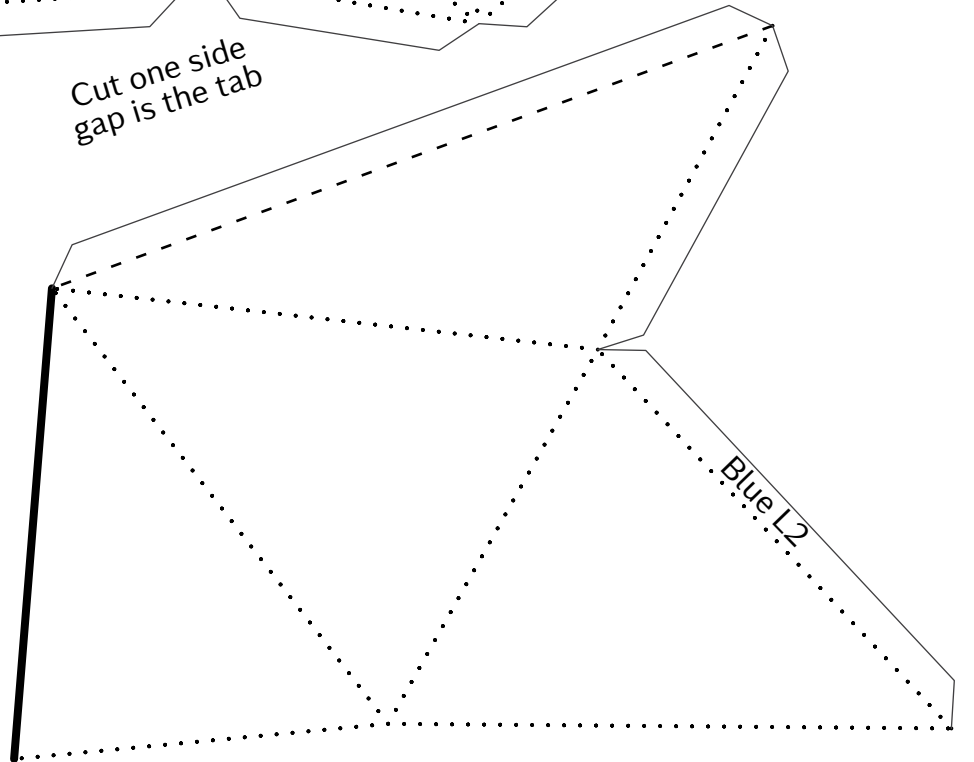

Cat Mask

Cat Mask

Cat Mask

Green

Orange

Nose:
Orange
overlaps Yellow

Cat Mask

Cat Mask

Cat Mask

Cat Mask

Cut one side
gap is the tab

Purple L2

Blue L2

Cat Mask

Cat Mask