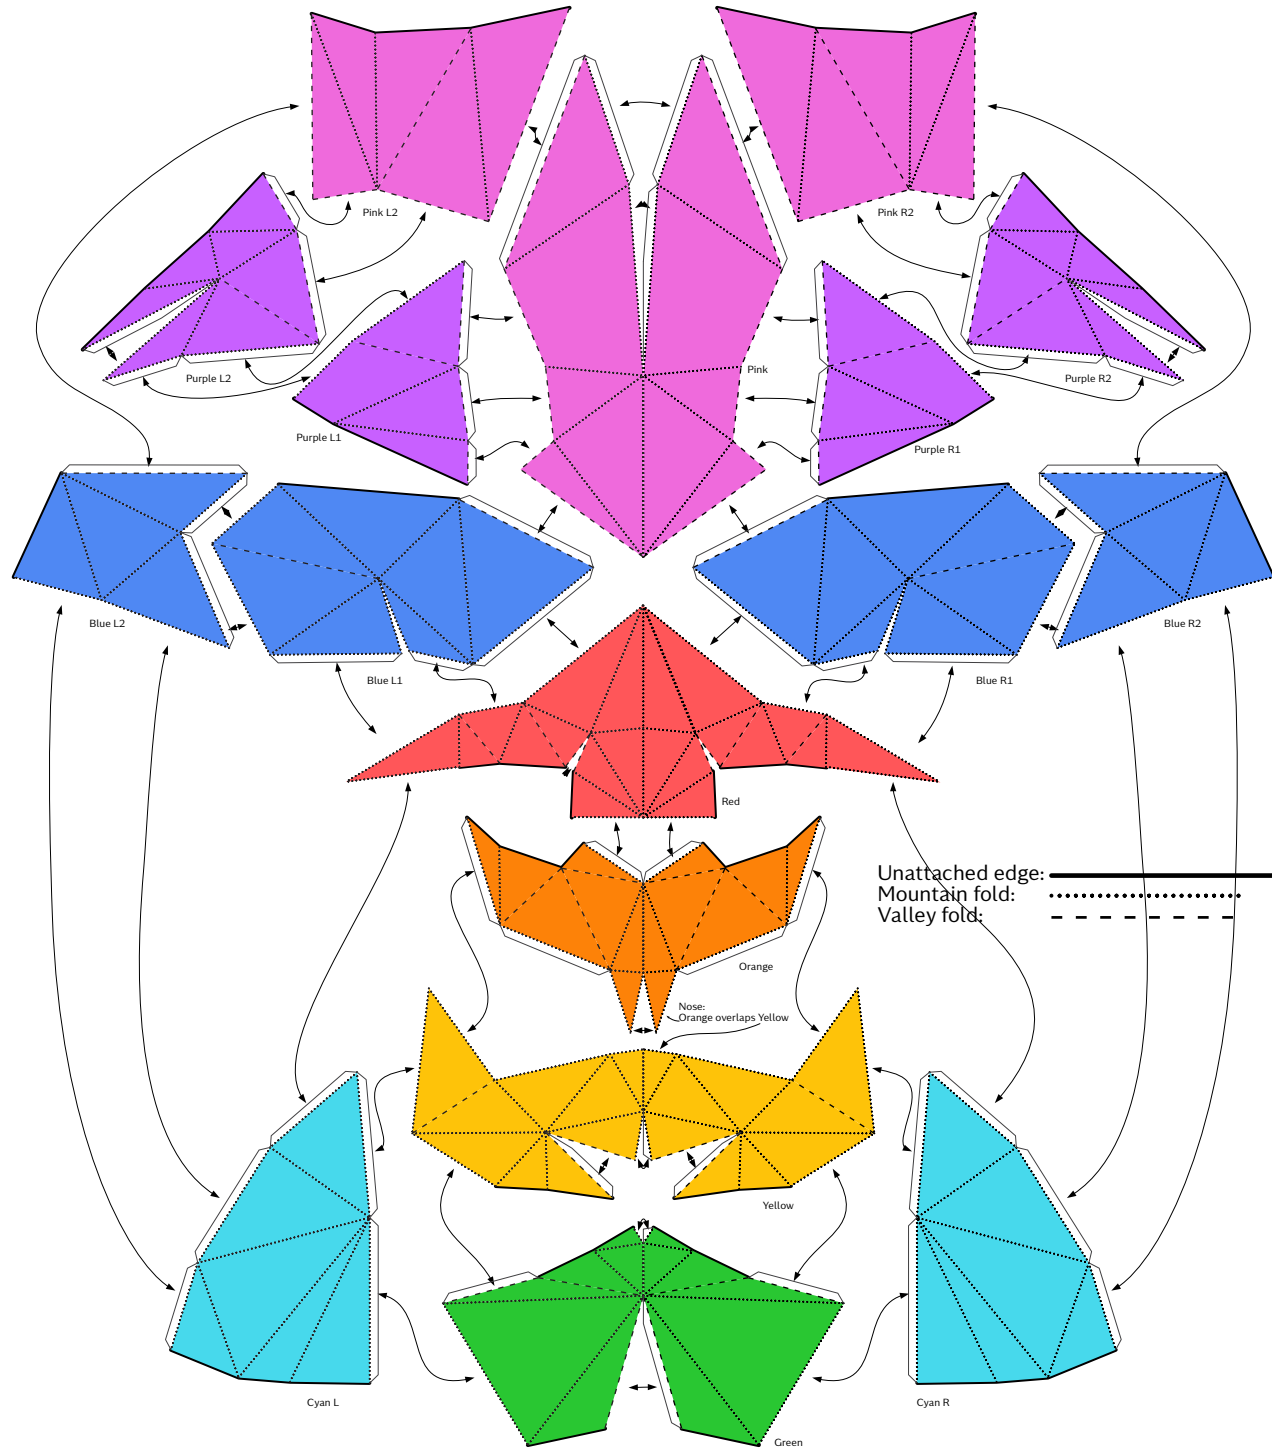

Cat Mask

Cat Mask

Cat Mask

Green

Orange

Nose:
Orange
overlaps Yellow

Cat Mask

Cat Mask

Cat Mask

Cat Mask

Cut one side
gap is the tab

Purple L2

Blue L2

Cat Mask

Cat Mask