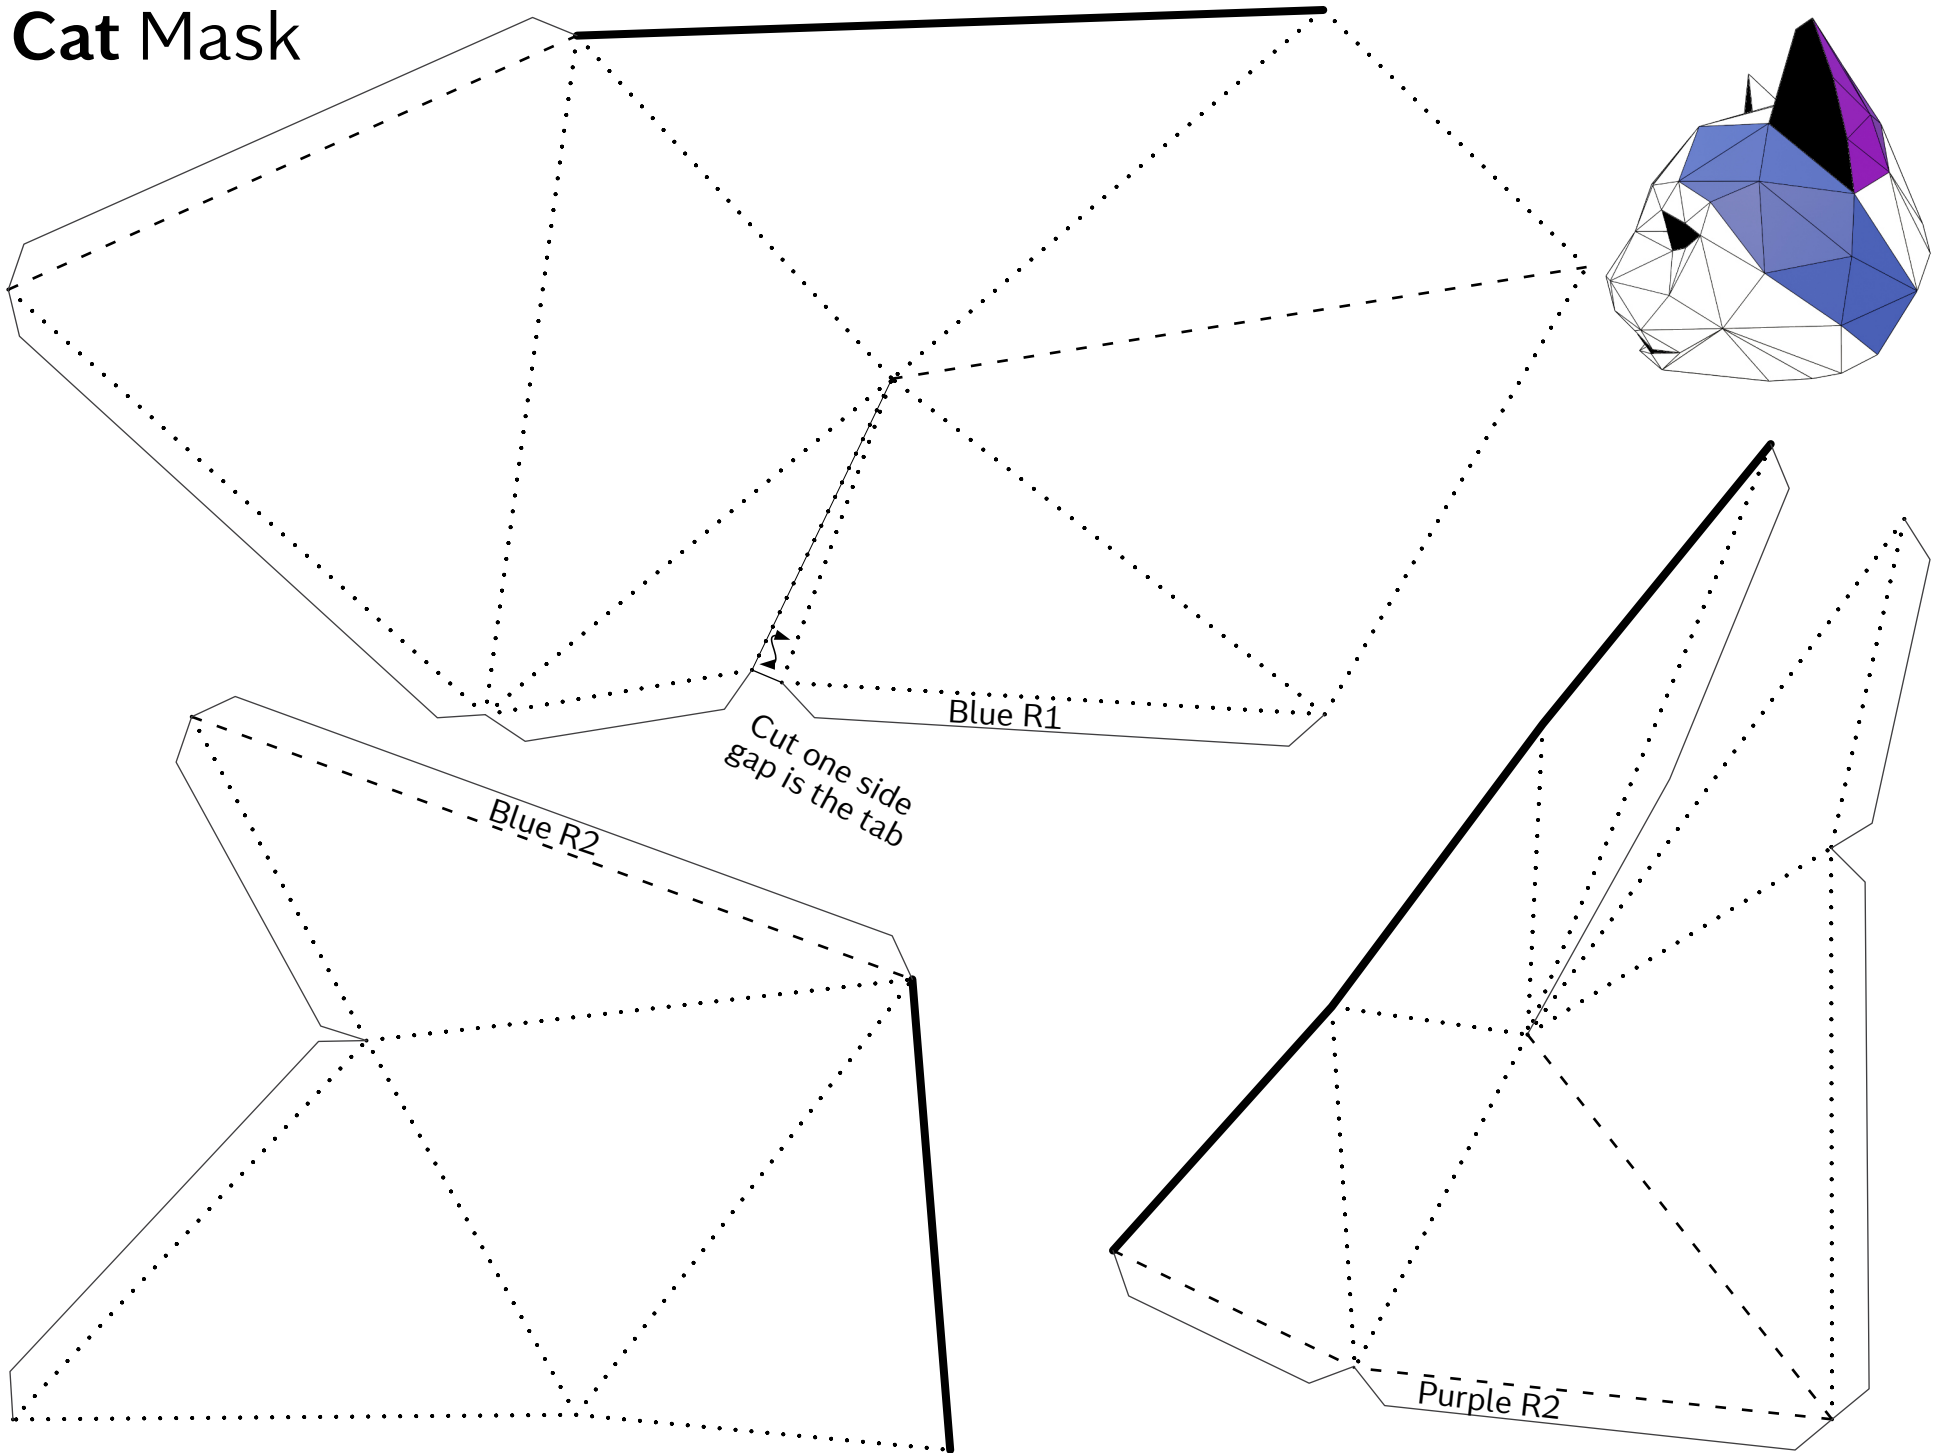

Cat Mask

Cat Mask

Cat Mask

Green

Orange

Nose:
Orange
overlaps Yellow

Cat Mask

Cat Mask

Cat Mask

Cat Mask

Cut one side
gap is the tab

Purple L2

Blue L2

Cat Mask

Cat Mask