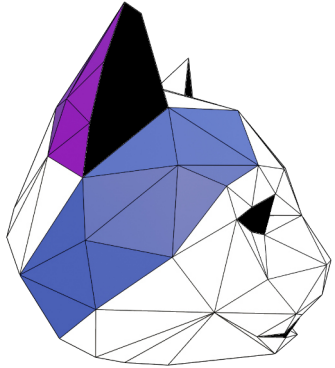

Cat Mask

Cat Mask

Cat Mask

Green

Orange

Nose:
Orange
overlaps Yellow

Cat Mask

Cat Mask

Cat Mask

Cat Mask

Cut one side
gap is the tab

Purple L2

Blue L2

Cat Mask

Cat Mask