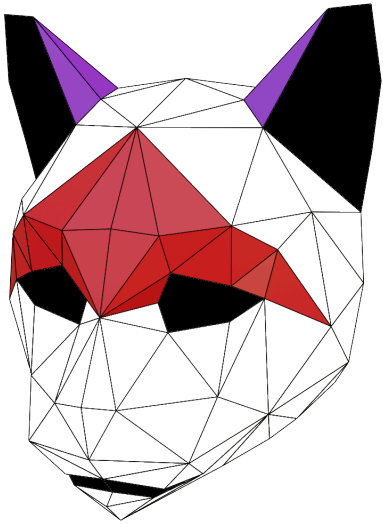

Cat Mask

Cat Mask

Cat Mask

Green

Orange

Nose:
Orange
overlaps Yellow

Cat Mask

Cat Mask

Cat Mask

Cat Mask

Cut one side
gap is the tab

Purple L2

Blue L2

Cat Mask

Cat Mask